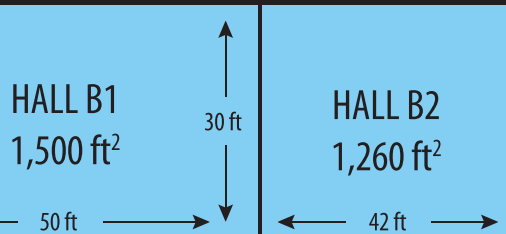

Catfish Bend
INN & SPA

Winter Garden Bar

LEGEND

Restroom

Entry/Exit

Coat Check

Parking

The PZAZZ! Entertainment Complex is a smoke-free environment.
Smoking allowed ONLY within Tiki Bar and select areas of Catfish Bend Casino.