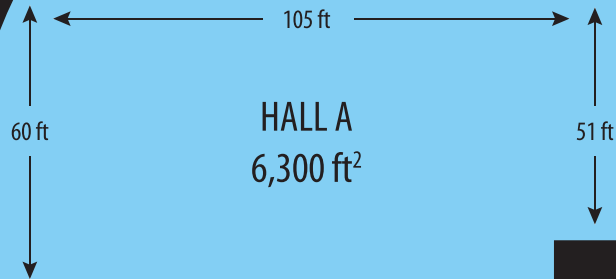

Catfish Bend
INN & SPA

Winter Garden Bar

LEGEND

Restroom

Entry/Exit

Coat Check

Parking

The PZAZZ! Entertainment Complex is a smoke-free environment.
Smoking allowed ONLY within Tiki Bar and select areas of Catfish Bend Casino.